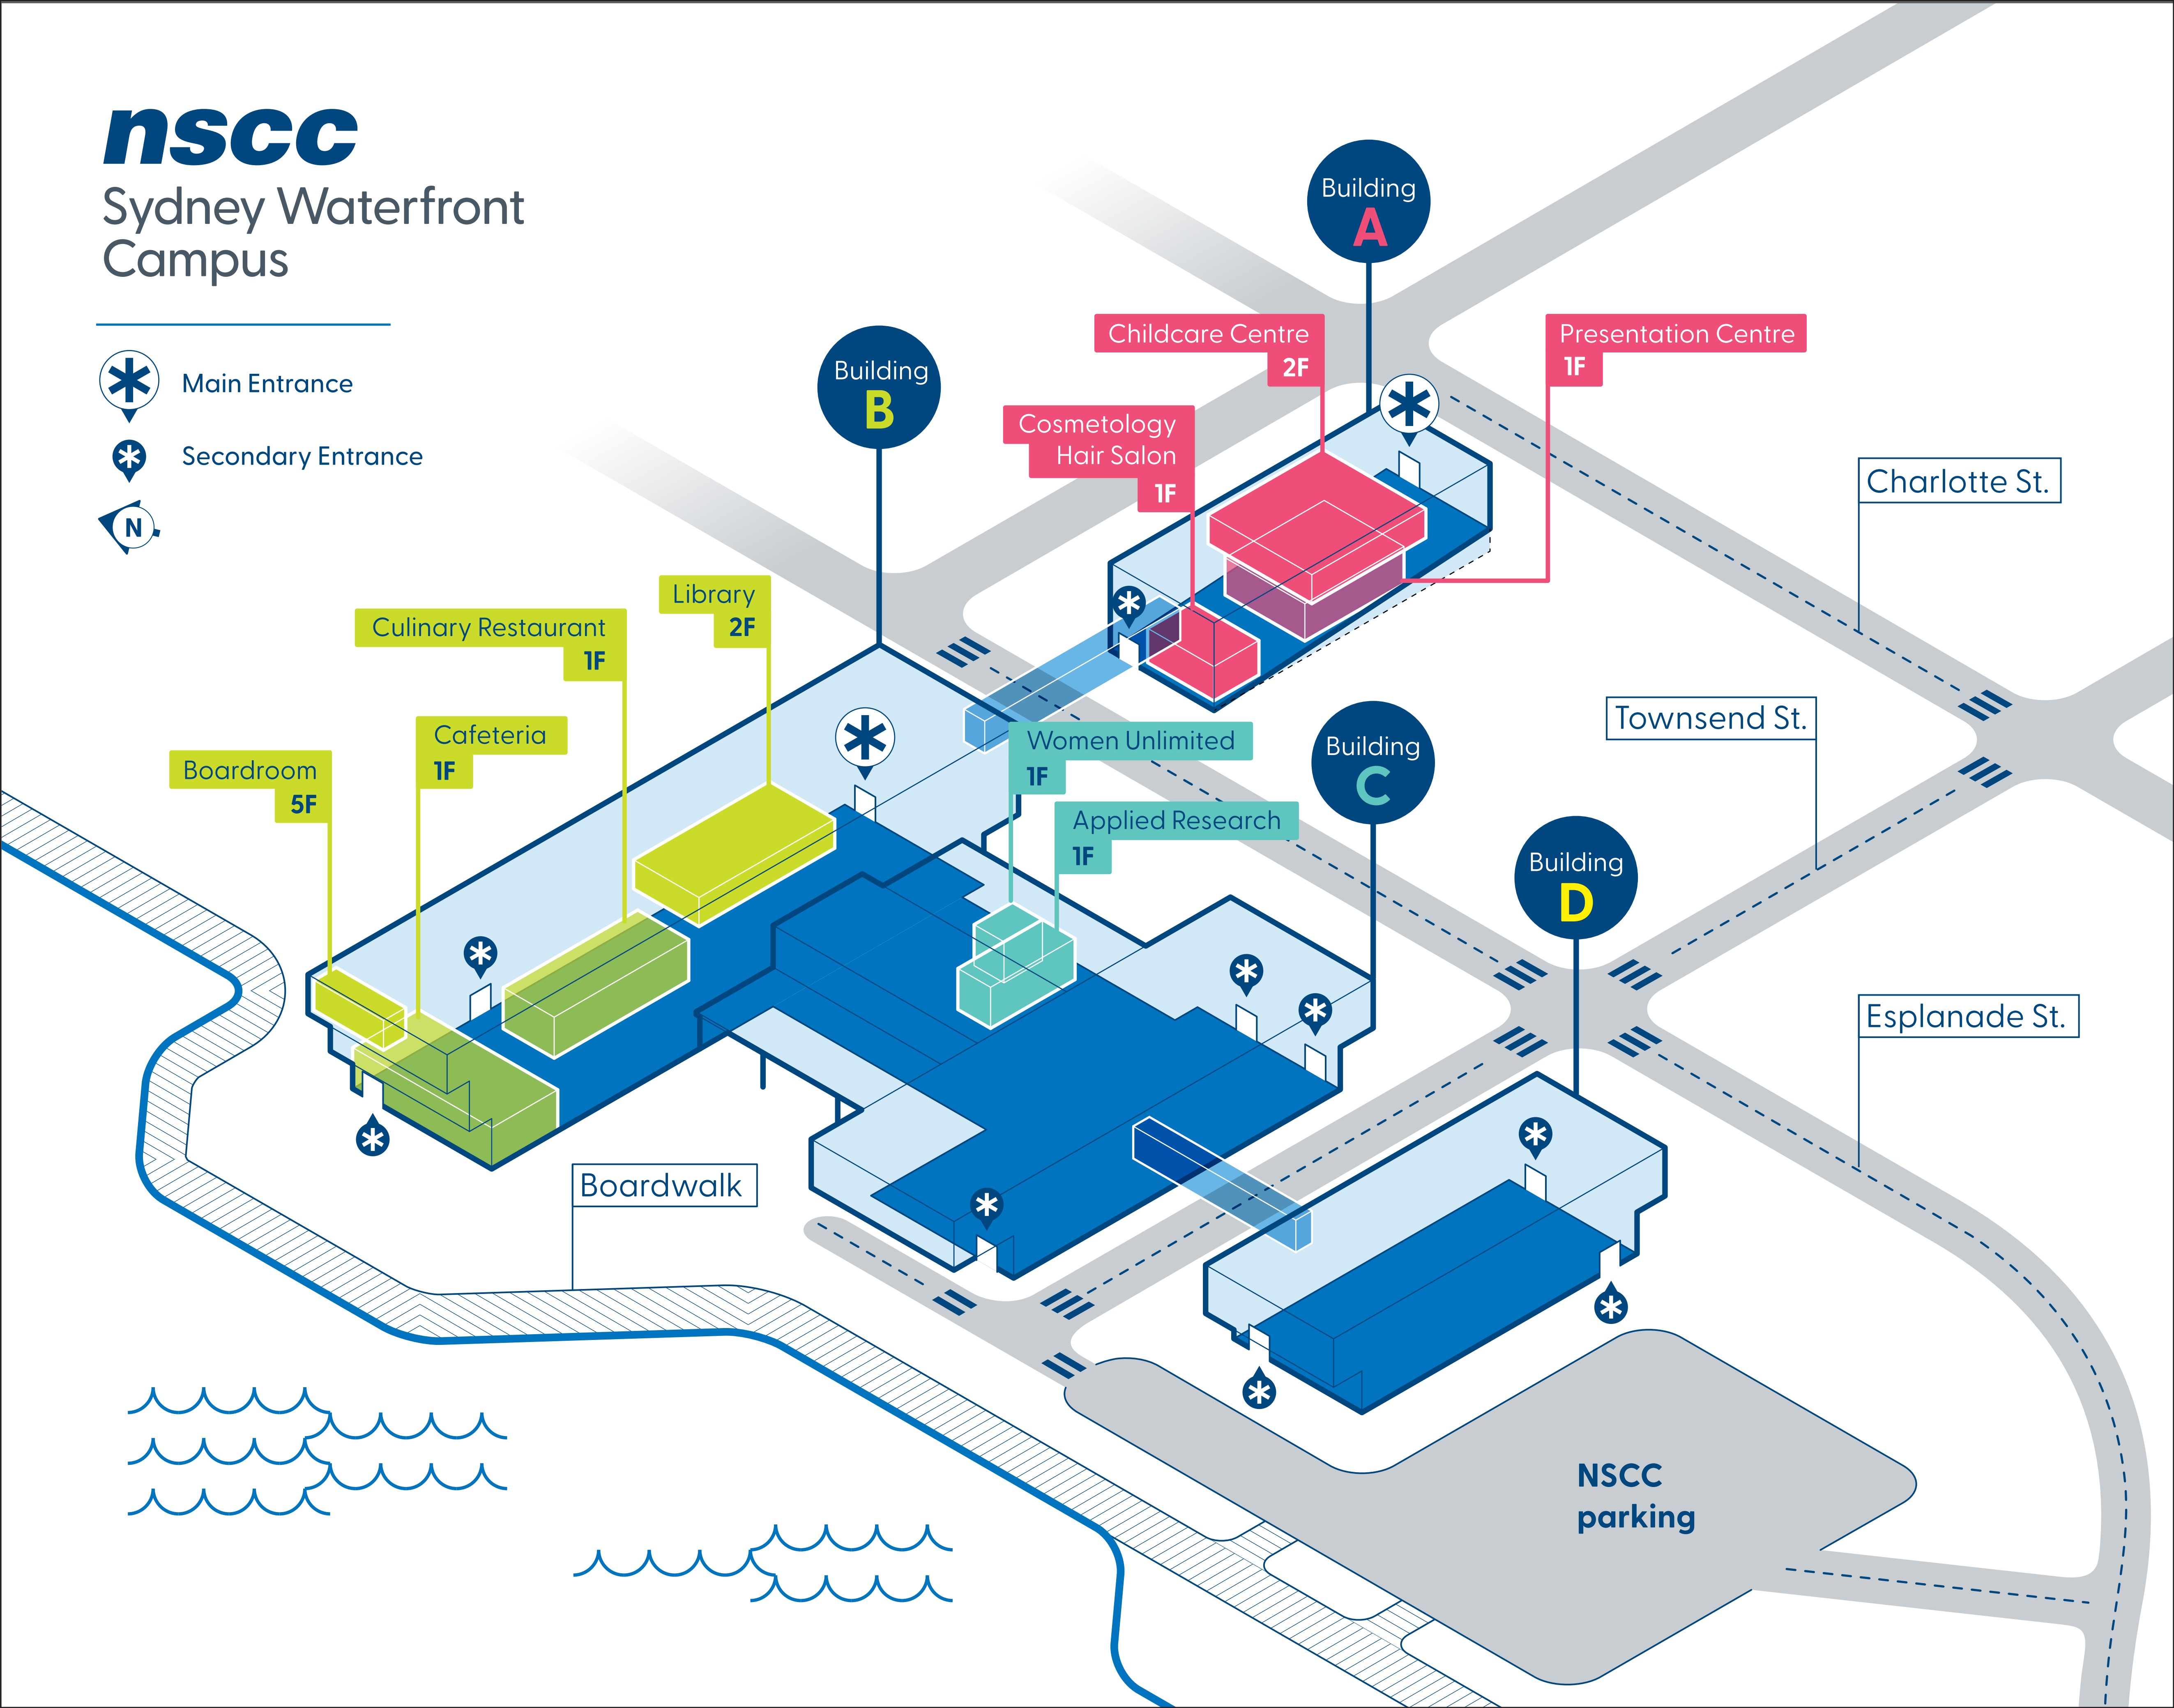

nscC

Sydney Waterfront Campus

 Main Entrance

 Secondary Entrance

Building **B**

Building **A**

Building **C**

Building **D**

Childcare Centre
2F

Cosmetology
Hair Salon
1F

Presentation Centre
1F

Culinary Restaurant
1F

Library
2F

Cafeteria
1F

Boardroom
5F

Women Unlimited
1F

Applied Research
1F

Boardwalk

NSCC
parking

Charlotte St.

Townsend St.

Esplanade St.